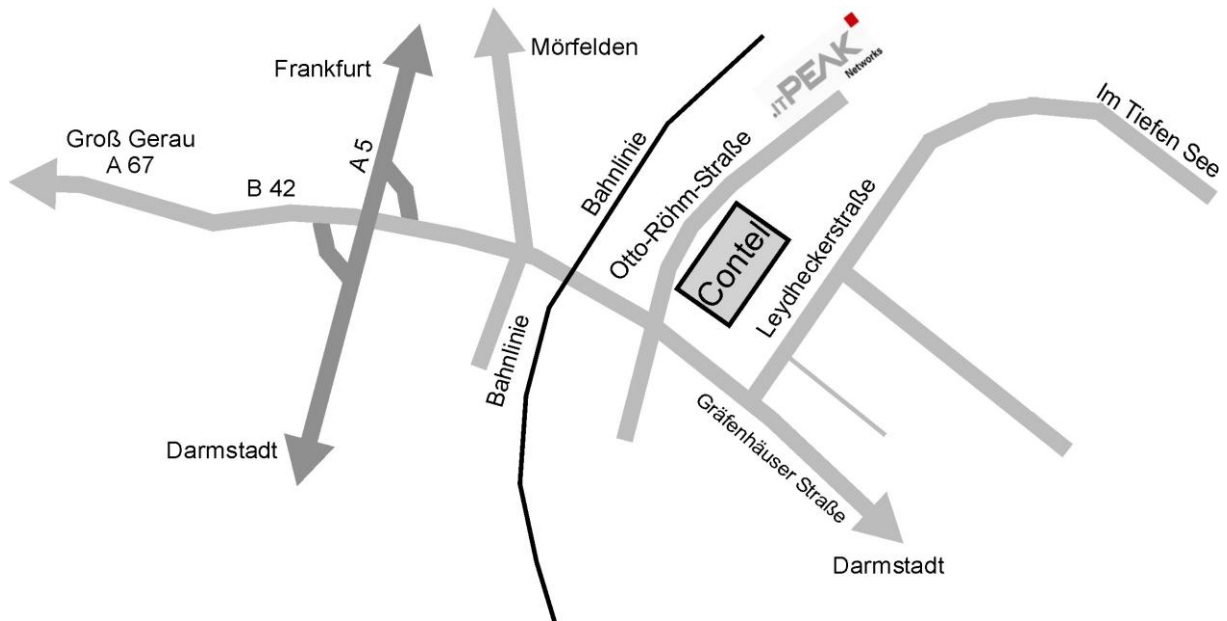

How to get to our company

- drive on Autobahn A5, Frankfurt-Basel
- take exit Weiterstadt-Darmstadt-Industriegebiet
(if you come from the North, it is before Darmstädter Kreuz, if you come from South, you have to pass the Autobahn intersection and take direction Frankfurt to the next exit)
- turn right at the top and drive on dual carriageway towards Darmstadt
- underpass railroad

to IT-PEAK-Networks GmbH, Otto-Röhm-Str. 69:

at the traffic light turn left into the „Otto-Röhm-Straße“. PEAK is located at the left side after 150 m.

Geschäftssitz
IT-PEAK-Networks GmbH
Benzweg 4
D-64293 Darmstadt